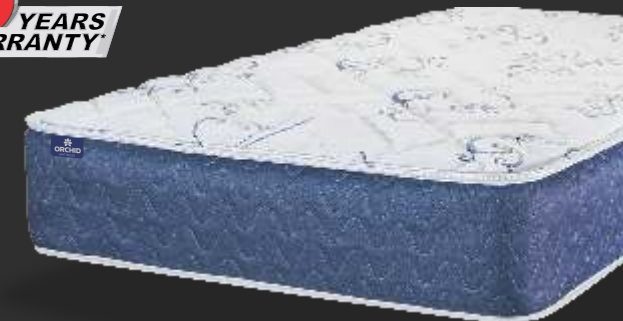

exotic

POCKETED SPRING MATTRESS