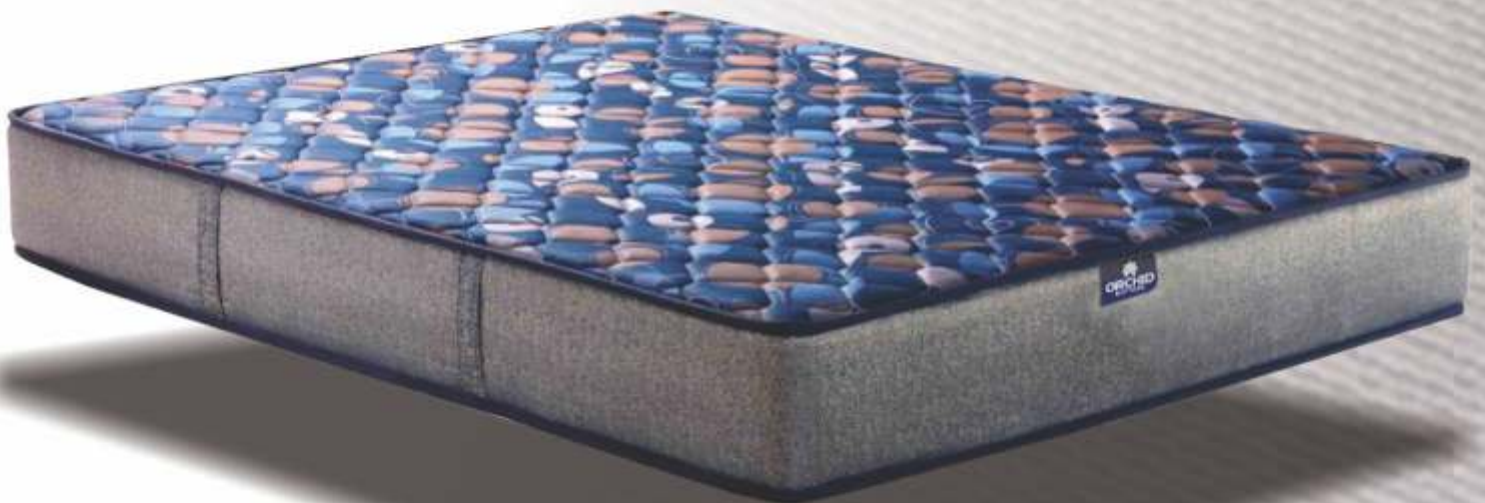

SOLITUDE

Rubberized Coir Mattresses

Coir mattresses will guaranty you a trendy look and the comfort to invite sleep as you wish. Converted with high quality satin fabric it looks perfectly classy

FABRIC	INNER
High quality Satin Fabric treated against fungus, bacteria and house dust-mites	High density rubberized coir & High density PU foam

Quilted fabric with high density PU foam